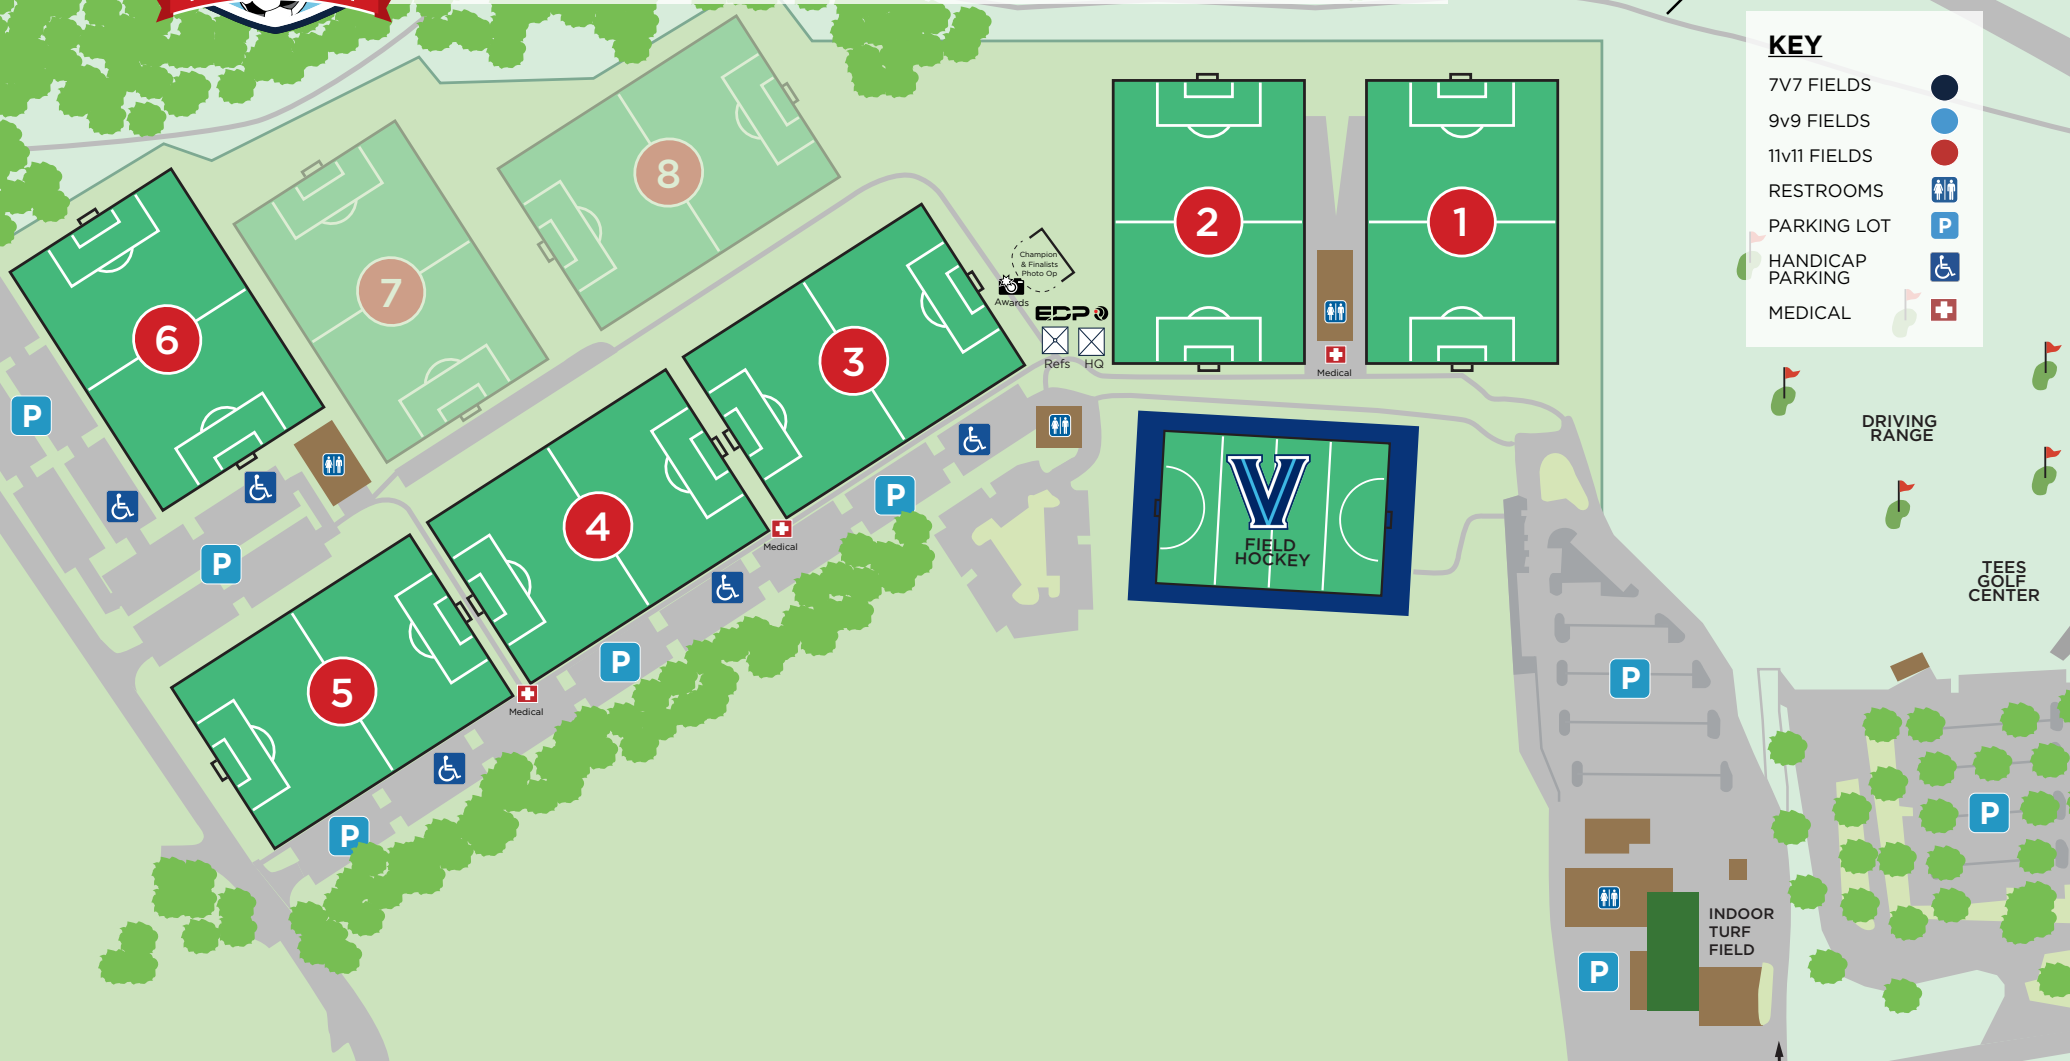

# The Proving Grounds

EDP Spring Kickoff PA | 8U-18U Boys & Girls | March 14-15, 2026

8U-17U Boys: Saturday, March 14 | 8U-18/19U Girls & 18/19U Boys: Sunday, March 15

725 Conshohocken Road, Conshohocken, PA 19428

WALKING TRAILS

**KEY**

- 7V7 FIELDS
- 9v9 FIELDS
- 11v11 FIELDS
- RESTROOMS
- PARKING LOT
- HANDICAP PARKING
- MEDICAL

ENTRANCE/EXIT CONSHOHOCKEN ROAD

**EDP**

[edpsoccer.com/spring-kickoff-pa](https://edpsoccer.com/spring-kickoff-pa)

Watch for children & park in designated areas. Do not move signs, traffic cones or barriers. No pets. No smoking. No drugs or alcohol. No BBQ's or fires. No weapons or violence. No derogatory, foul or abusive language. Violators will be asked to leave the premises.